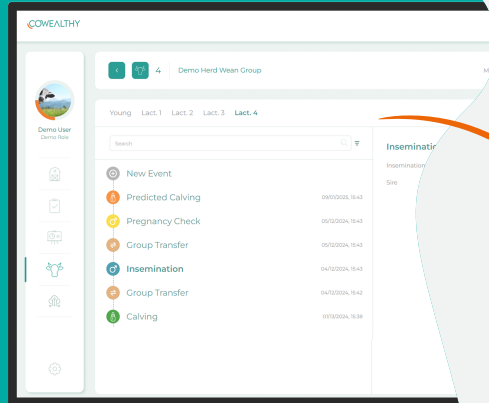

[cowealthy.com](http://cowealthy.com)

CONFIGURABLE HOME DASHBOARD WITH ALL THE DATA AND REPORTS FROM YOUR FARM.

COW DASHBOARD WITH ALL THE INFORMATION YOU NEED.

CREATE REPORTS TO YOUR LIKING WITH YOUR ANIMAL AND DEVICE DATA AND DETERMINE THE ESTRUS POINT WITH A HIGH ACCURACY TO SUPPORT YOUR DECISION SYSTEM IN ANIMAL REPRODUCTION.

MONITOR AND MANAGE YOUR COWEALTHY DEVICES. THIS WAY YOU CAN TRACK THE ANIMALS' DATA FOR YEARS.

SCAN FOR DEMO PAGE

# HMS WEB FEATURE LIST

MANAGE YOUR FARM'S WORKERS BY OUR ROLE AND PERMISSION SYSTEM.

GROUP OR TAG YOUR DEVICES AND ANIMALS TO MULTI-CONTROL OR MONITOR THEM.

ASSIGN AND MANAGE ONE-TIME OR SCHEDULED (REPETITIVE) TASKS TO FARM'S EACH WORKER TO KEEP THE FLOW GOING.

TRACEBACK THE ANIMAL'S PEDIGREE.

LOG THE HEALTH AND REPRODUCTION EVENTS OF ANIMALS.