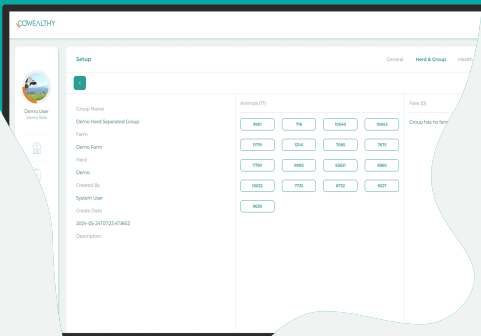

[cowealthy.com](http://cowealthy.com)

CONFIGURABLE HOME DASHBOARD WITH ALL THE DATA AND REPORTS FROM YOUR FARM.

COW DASHBOARD WITH ALL THE INFORMATION YOU NEED.

CREATE REPORTS TO YOUR LIKING WITH YOUR ANIMAL AND DEVICE DATA AND DETERMINE THE ESTRUS POINT WITH A HIGH ACCURACY TO SUPPORT YOUR DECISION SYSTEM IN ANIMAL REPRODUCTION.

MONITOR AND MANAGE YOUR COWEALTHY DEVICES. THIS WAY YOU CAN TRACK THE ANIMALS' DATA FOR YEARS.

SCAN FOR DEMO PAGE

# HMS WEB FEATURE LIST

MANAGE YOUR FARM'S WORKERS BY OUR ROLE AND PERMISSION SYSTEM.

GROUP OR TAG YOUR DEVICES AND ANIMALS TO MULTI-CONTROL OR MONITOR THEM.

ASSIGN AND MANAGE ONE-TIME OR SCHEDULED (REPETITIVE) TASKS TO FARM'S EACH WORKER TO KEEP THE FLOW GOING.