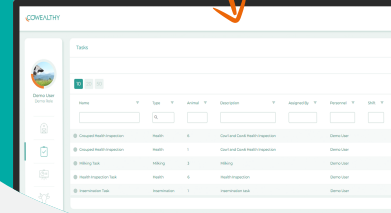

[cowealthy.com](http://cowealthy.com)

CONFIGURABLE HOME DASHBOARD WITH ALL THE DATA AND REPORTS FROM YOUR FARM.

COW DASHBOARD WITH ALL THE INFORMATION YOU NEED.

CREATE REPORTS TO YOUR LIKING WITH YOUR ANIMAL AND DEVICE DATA AND DETERMINE THE ESTRUS POINT WITH A HIGH ACCURACY TO SUPPORT YOUR DECISION SYSTEM IN ANIMAL REPRODUCTION.

MONITOR AND MANAGE YOUR COWEALTHY DEVICES. THIS WAY YOU CAN TRACK THE ANIMALS' DATA FOR YEARS.

SCAN FOR DEMO PAGE

# HMS WEB FEATURE LIST

MANAGE YOUR FARM'S WORKERS BY OUR ROLE AND PERMISSION SYSTEM.

GROUP OR TAG YOUR DEVICES AND ANIMALS TO MULTI-CONTROL OR MONITOR THEM.

ASSIGN AND MANAGE ONE-TIME OR SCHEDULED (REPETITIVE) TASKS TO FARM'S EACH WORKER TO KEEP THE FLOW GOING.

TRACEBACK THE ANIMAL'S PEDIGREE.

LOG THE HEALTH AND REPRODUCTION EVENTS OF ANIMALS.