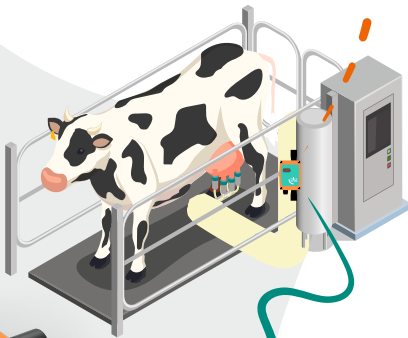

## HERDMON

Integrated Solutions,  
Efficient  
Herd  
Management.

**COWAIR**  
Silent Power,  
Long-Lasting Efficiency.

**MILK  
METER**

Precise  
Measurement,  
Instant  
Access.

**EAR  
TAG**

Lifetime  
Tracking,  
Continuous  
Care.

[cowealthy.com](http://cowealthy.com)

CONFIGURABLE HOME DASHBOARD WITH ALL THE DATA AND REPORTS FROM YOUR FARM.

COW DASHBOARD WITH ALL THE INFORMATION YOU NEED.

CREATE REPORTS TO YOUR LIKING WITH YOUR ANIMAL AND DEVICE DATA AND DETERMINE THE ESTRUS POINT WITH A HIGH ACCURACY TO SUPPORT YOUR DECISION SYSTEM IN ANIMAL REPRODUCTION.